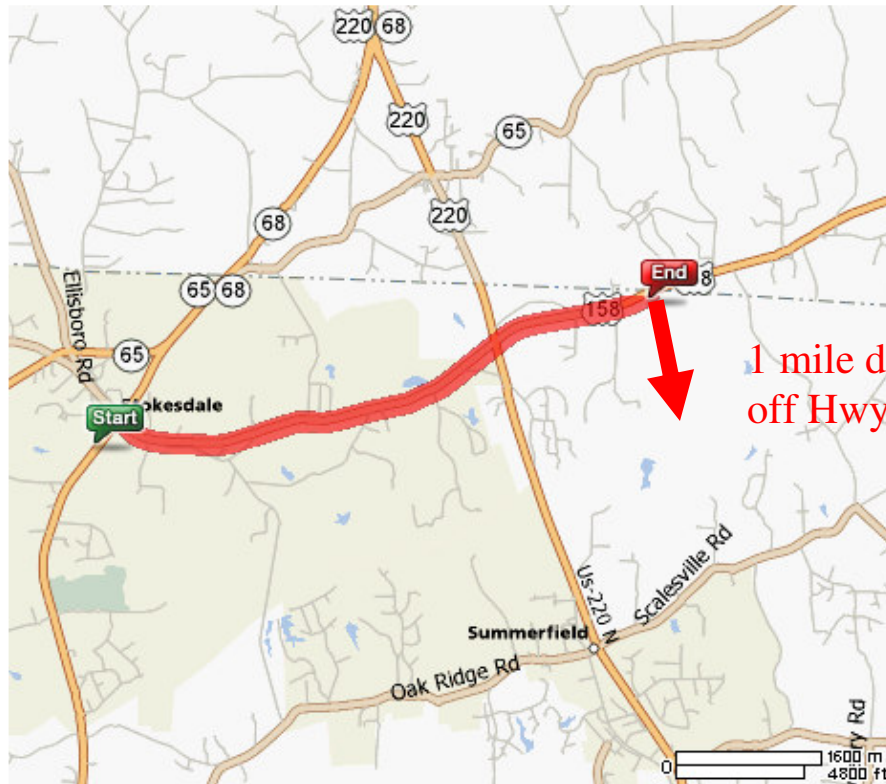

Directions to
The Malachi Practice Football Field

6321 US Highway 158
Summerfield, NC 27358

START Stokesdale, NC US
[Revise](#) | [New Directions](#)

END 6321 Us Highway 158
Summerfield, NC 27358-9712, US
[Revise](#) | [New Directions](#)

Total Est. Time: 9 minutes

Total Est. Distance: 4.99 miles

Maneuvers	Distance	Maps
START 1: Start out going NORTHEAST on NC-68 toward US-158.	<0.1 miles	Map
 2: Turn RIGHT onto US-158.	4.9 miles	Map
END 3: End at 6321 Us Highway 158 Summerfield, NC 27358-9712, US		Map
Total Est. Time: 9 minutes		Total Est. Distance: 4.99 miles

Also, turn right on dirt road @ 6351 Hwy 158 (look for signs for Malachi Boys Home & Shane's Sporting Clays) & travel about 1 mile.

1 mile dirt road
off Hwy 158

<http://www.syfanc.org>