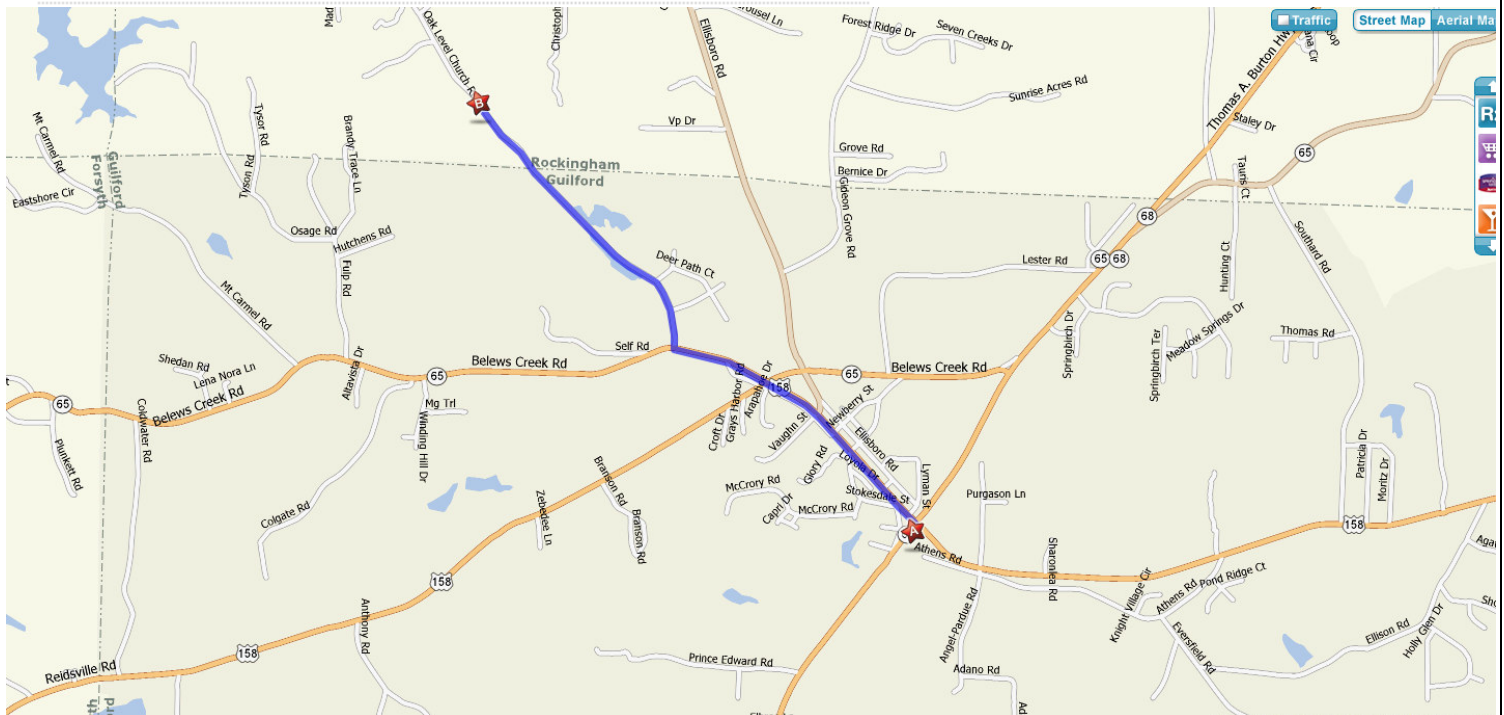

Directions to Oak Level Baptist Academy 1569 Oak Level Church Rd. Stokesdale, NC 27357

A Starting Location
Stokesdale, NC

B Ending Location
1569 Oak Level Church Rd
Stokesdale, NC 27357-8181

▼ Directions from A to B:

- **START** 1: Start out going **NORTHEAST** on NC-68 toward US-158.

- 2: Turn **LEFT** onto US-158.

- 3: Stay **STRAIGHT** to go onto **BELEWS CREEK RD/NC-65**. (Pass the Bi-Rite, Village Pizza, & Dollar General on your right.)

- 4: Turn **RIGHT** onto **OAK LEVEL CHURCH RD**.

- **END** 5: 1569 **OAK LEVEL CHURCH RD** is on the **RIGHT**.

Phone: [336] 643-9288
[336] 643-1449
Mobile: [336] 416-4422
Fax: [336] 643-9284

Email: For questions about Oak Level Baptist Academy, email Clay Walker @ oakchurch@bellsouth.net

<http://www.syfanc.org>