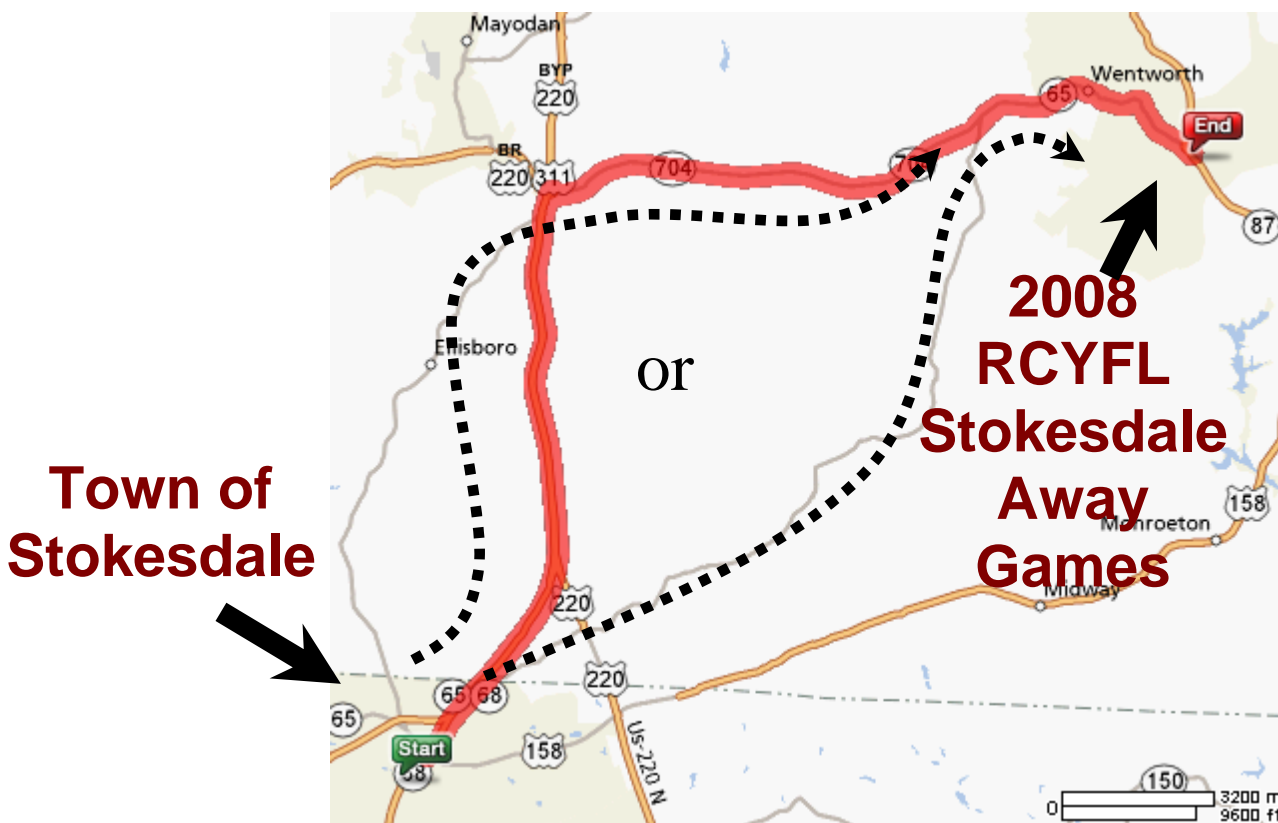

2009 RCYFL Gameday Directions to Rockingham County High School

180 High School Road
Reidsville, NC 27320

Maneuvers	Distance	Maps
1: Start out going NORTH on NC-68 N toward US-158.	4.1 miles	Map
2: Turn SLIGHT LEFT onto US-220 N / THOMAS A. BURTON HWY.	6.2 miles	Map
3: Take the NC-704 E ramp toward WENTWORTH / ROCKINGHAM COMMUNITY COLLEGE.	0.1 miles	Map
4: Turn LEFT onto US-220 BR / US-311 / WESLEY D WEBSTER HWY / NC-704. Continue to follow WESLEY D WEBSTER HWY.	7.9 miles	Map
5: WESLEY D WEBSTER HWY becomes NC-65.	4.2 miles	Map
6: Turn LEFT onto HIGH SCHOOL RD / NC-2082.	<0.1 miles	Map
7: End at 180 High School Rd Reidsville, NC 27320-8889, US		Map

Only 18 miles from Stokesdale via Highway 65