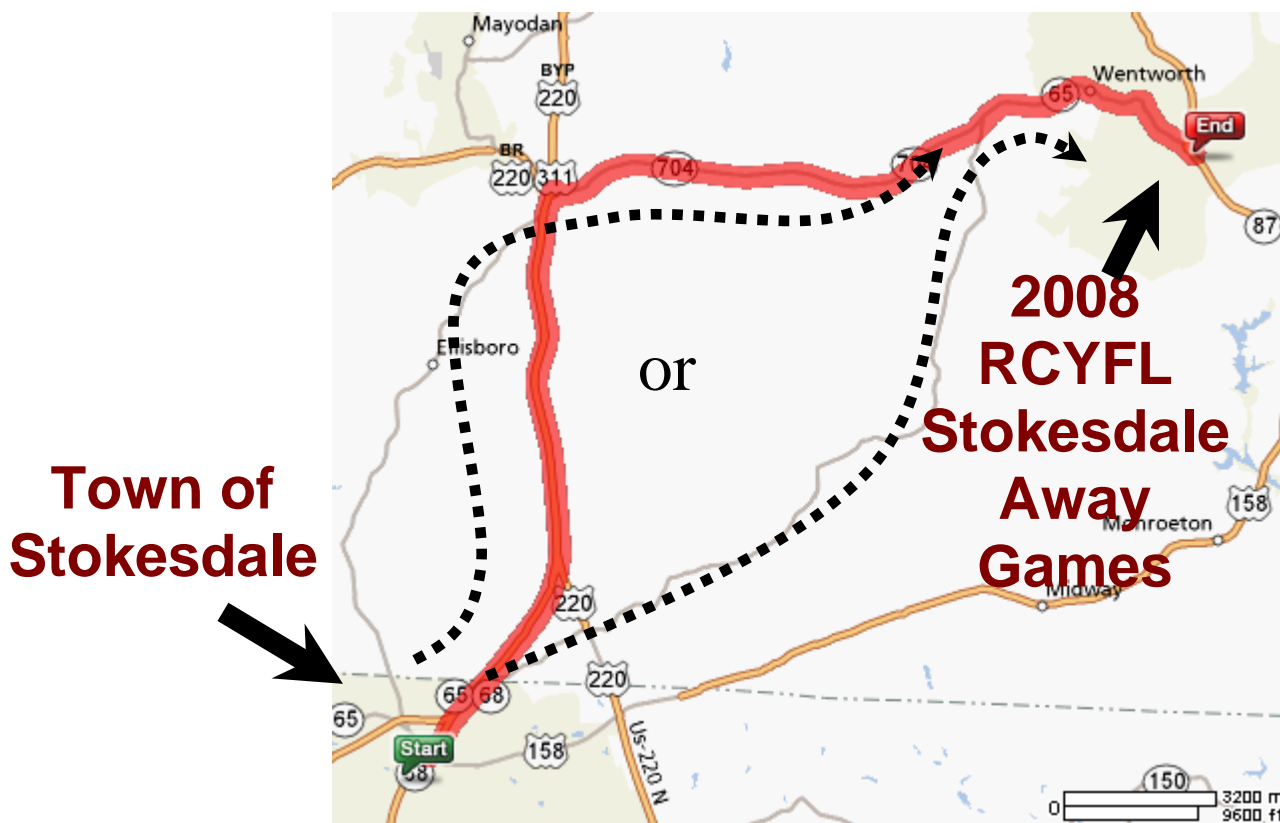

2009 RCYFL Gameday Directions to Rockingham County High School

180 High School Road
Reidsville, NC 27320

Maneuvers	Distance	Maps
1: Start out going NORTH on NC-68 N toward US-158.	4.1 miles	Map
2: Turn SLIGHT LEFT onto US-220 N / THOMAS A. BURTON HWY.	6.2 miles	Map
3: Take the NC-704 E ramp toward WENTWORTH / ROCKINGHAM COMMUNITY COLLEGE.	0.1 miles	Map
4: Turn LEFT onto US-220 BR / US-311 / WESLEY D WEBSTER HWY / NC-704. Continue to follow WESLEY D WEBSTER HWY.	7.9 miles	Map
5: WESLEY D WEBSTER HWY becomes NC-65.	4.2 miles	Map
6: Turn LEFT onto HIGH SCHOOL RD / NC-2082.	<0.1 miles	Map
7: End at 180 High School Rd Reidsville, NC 27320-8889, US		Map

Only 18 miles from Stokesdale via Highway 65