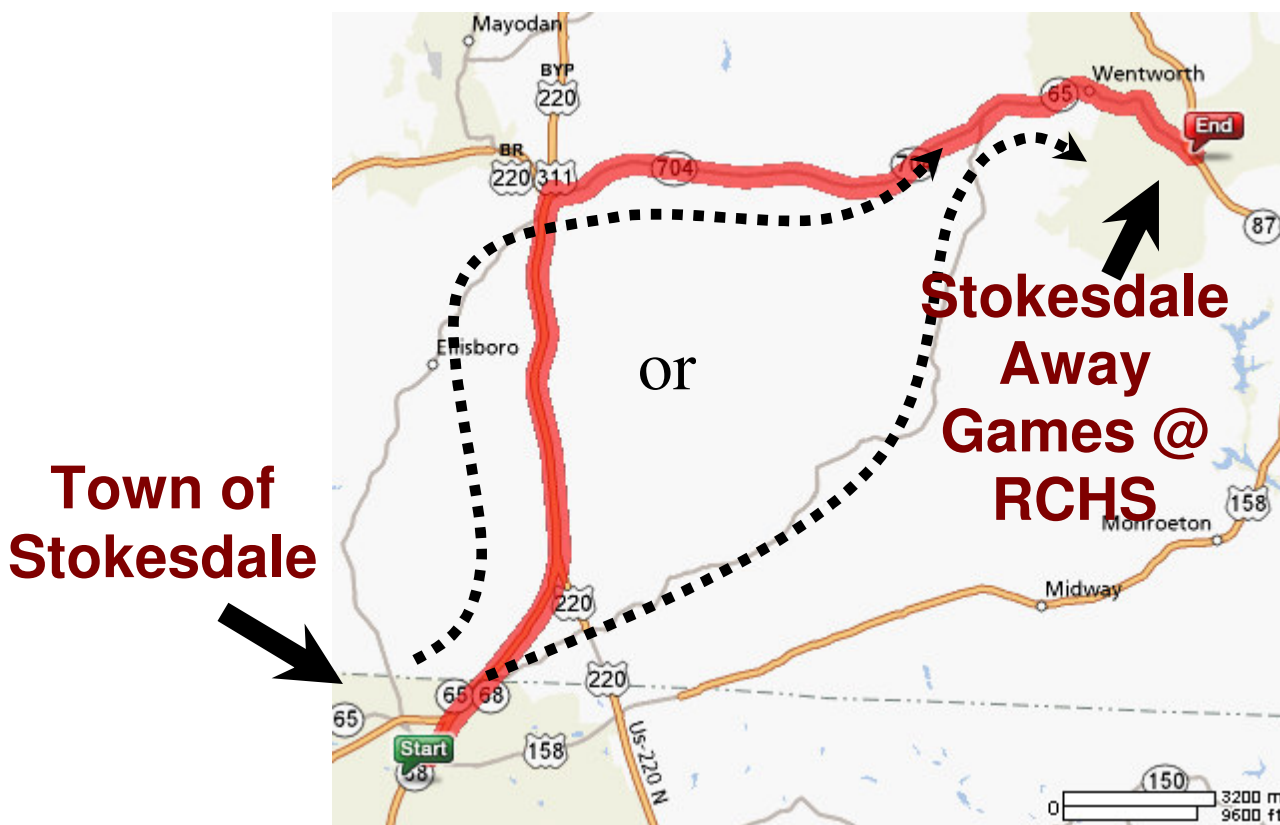

## 2009 RCYFL Gameday Directions to Rockingham County High School

180 High School Road  
Reidsville, NC 27320

Maneuvers	Distance	Maps
1: Start out going NORTH on NC-68 N toward US-158.	4.1 miles	<a href="#">Map</a>
2: Turn SLIGHT LEFT onto US-220 N / THOMAS A. BURTON HWY.	6.2 miles	<a href="#">Map</a>
3: Take the NC-704 E ramp toward WENTWORTH / ROCKINGHAM COMMUNITY COLLEGE.	0.1 miles	<a href="#">Map</a>
4: Turn LEFT onto US-220 BR / US-311 / WESLEY D WEBSTER HWY / NC-704. Continue to follow WESLEY D WEBSTER HWY.	7.9 miles	<a href="#">Map</a>
5: WESLEY D WEBSTER HWY becomes NC-65.	4.2 miles	<a href="#">Map</a>
6: Turn LEFT onto HIGH SCHOOL RD / NC-2082.	<0.1 miles	<a href="#">Map</a>
7: End at 180 High School Rd Reidsville, NC 27320-8889, US		<a href="#">Map</a>

Only 18 miles from Stokesdale via Highway 65

<http://www.syfanc.org>