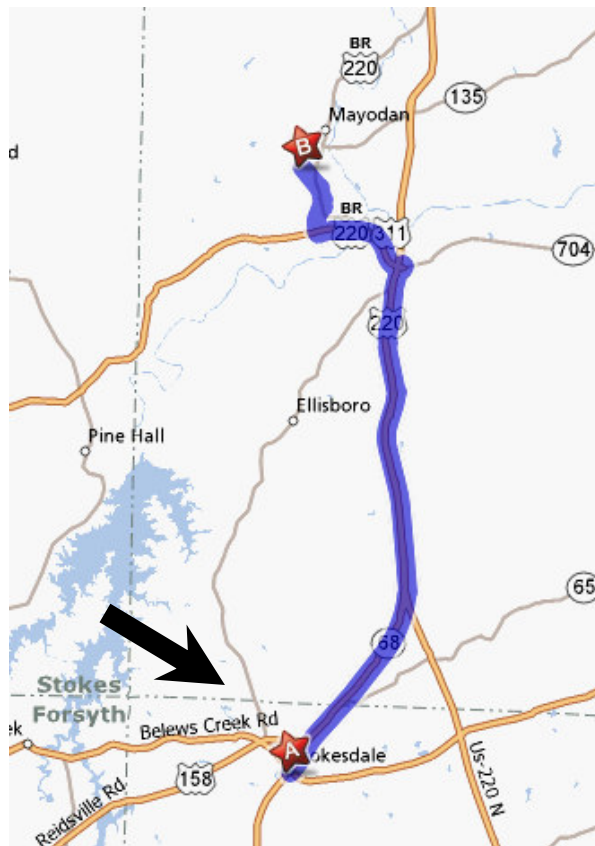

# 2010 RCYFL Gameday Directions to Western Rockingham Middle School 915 Ayersville Rd. Madison, NC 27025

**Directions**

**A Stokesdale, NC**  
[Search Nearby](#) | [Zoom to Street](#) | [Send to Cell](#) | [Send to OnStar](#)  
 Online Offers: [Motels in Stokesdale](#) | [Stokesdale Restaurants](#) | [North Carolina Auto Insurance](#)

[Local Information](#) »  
See local events, movies, news & more.

Edit Remove X  
Move Up ^ Move Down v

▼ Directions from A to B:

<b>START</b>	1: Start out going NORTH on NC-68 N toward US-158.	4.2 mi	<a href="#">Map</a>
<b>NORTH 220</b>	2: Turn SLIGHT LEFT onto US-220 N/THOMAS A. BURTON HWY.	6.2 mi	<a href="#">Map</a>   <a href="#">Avoid</a>
<b>RAMP</b>	3: Take the NC-704 W ramp.	0.2 mi	<a href="#">Map</a>   <a href="#">Avoid</a>
<b>Y</b>	4: Merge onto US-311/WESLEY D WEBSTER HWY.	2.0 mi	<a href="#">Map</a>   <a href="#">Avoid</a>
<b>Y</b>	5: Turn RIGHT onto S WILSON ST.	0.6 mi	<a href="#">Map</a>   <a href="#">Avoid</a>
<b>Y</b>	6: Turn LEFT onto HIGHWAY ST/US-220 BR/NC-704.	0.4 mi	<a href="#">Map</a>   <a href="#">Avoid</a>
<b>Y</b>	7: Turn LEFT onto AYERSVILLE RD/NC-704.	0.5 mi	<a href="#">Map</a>   <a href="#">Avoid</a>
<b>END</b>	8: End at 915 Ayersville Rd Madison, NC 27025		<a href="#">Map</a>

Estimated Time: 22 minutes Estimated Distance: 13.99 miles

**B Western Rockingham Middle** 915 Ayersville Rd, Madison, NC 27025 (336) 548-2188  
[Website](#) | [Search Nearby](#) | [Zoom to Street](#) | [Send to Cell](#) | [Send to OnStar](#)  
 Online Offers: [Motels in Madison](#) | [Madison Restaurants](#) | [North Carolina Auto Insurance](#)

[Local Information](#) »  
See local events, movies, news & more.

Edit Remove X  
Move Up ^ Move Down v

Total Estimated Time: 22 minutes Total Estimated Distance: 13.99 miles

**Town of  
Stokesdale**

<http://www.syfanc.org>